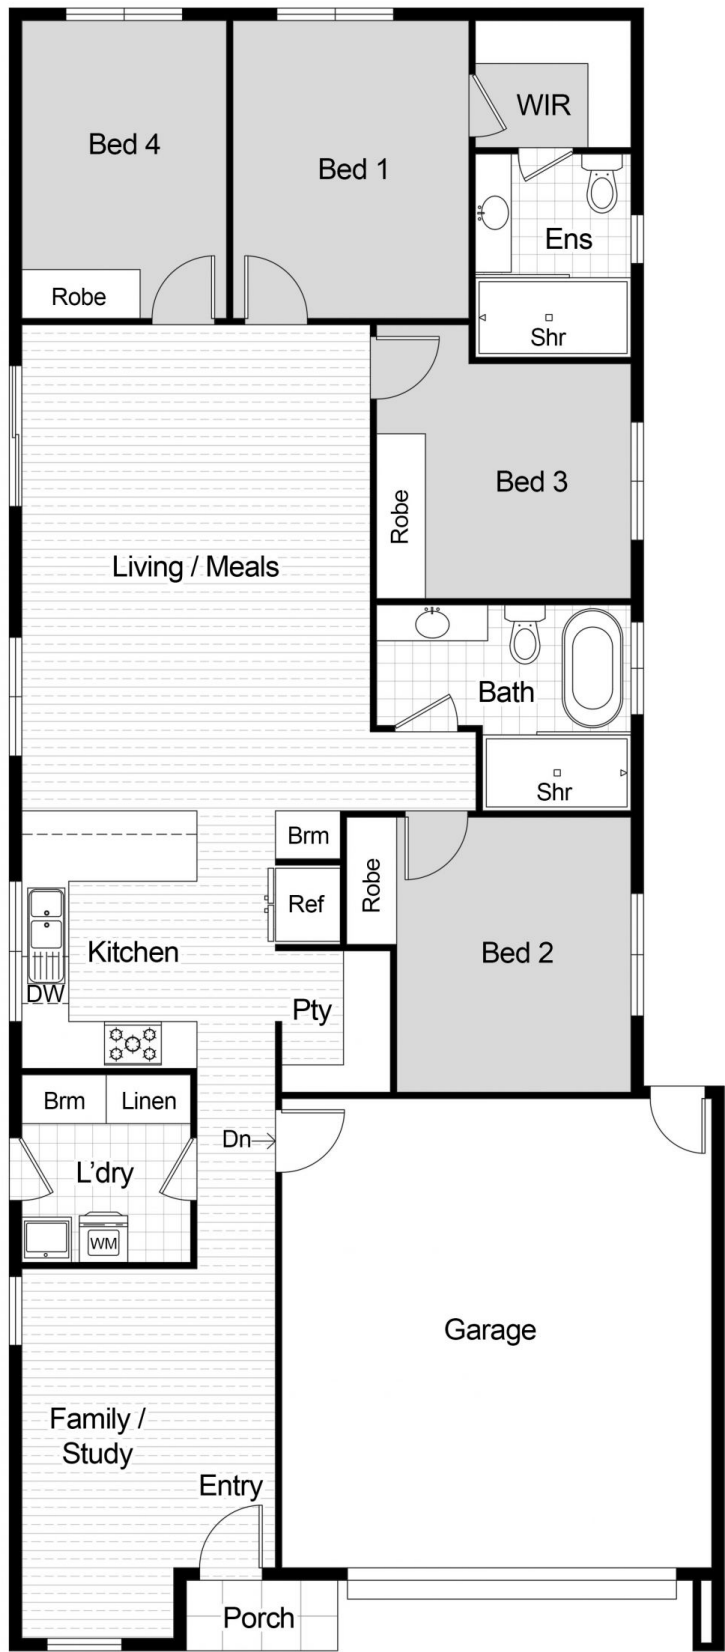

RENTED

11 Jules Wy Pakenham VIC

4 2 2

Discover modern living at its finest in this stunning new build, designed for comfort, style, and functionality. The open-plan layout creates a seamless flow between the living, dining, and kitchen areas, perfect for family life and entertaining.

The master bedroom boasts a private ensuite, offering a serene retreat at the end of the day, while the main bathroom is stylishly designed to serve the rest of the

Type : House

View : <https://www.rentedpm.com.au/8558544>

Victor Lee
0393492645

Pancho Xu
03 93492645

[For full version visit the website](#)

FLOOR PLAN