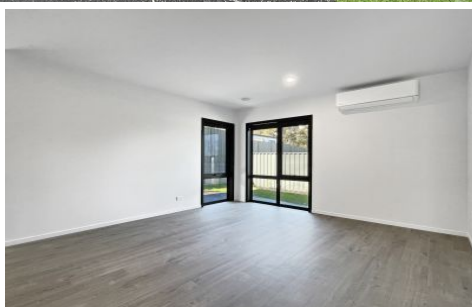

RENTED

7 Snowbasin Court Pakenham VIC

4 2 2

Step into contemporary living with this newly built family home, offering style, space, and convenience in one of Pakenham's sought-after locations. Perfect for families, this home delivers a functional layout with quality finishes throughout.

Property Features:

- * 4 spacious bedrooms with built-in robes
- * Master suite with walk-in robe and sleek ensuite
- * Bright open-plan living and dining area
- * Modern kitchen with stone benchtops, stainless steel appliances, and ample storage
- * Central bathroom with separate bath and shower