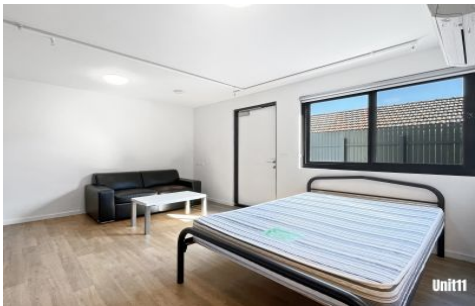

RENTED

11/58 Station St Burwood VIC

1 1

Car Park Available In The Building **COE (Confirmation of Enrollment) is required at application** Welcome to your ideal retreat in this furnished studio, nestled in a peaceful residential neighborhood. Designed for comfort, the inviting bed promises restful nights, and stepping outside invites a breath of fresh air. With convenient access to local amenities and public transportation, this studio offers a harmonious blend of comfort and inspiration. Contact us now to make this space your own!