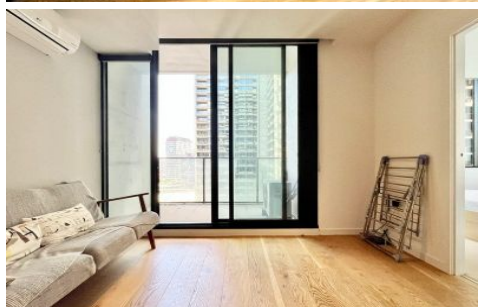

RENTED

1308/11 Rose Ln Melbourne VIC

2 1

****Fully furnished****

Enjoy the ultimate urban lifestyle in the heart of Melbourne. Midtown Tower is perfectly positioned for city lovers?just a short stroll to Crown Casino, Southbank, DFO, and Southern Cross Station. Within minutes, you can reach Melbourne's GPO, Emporium, and Melbourne Central by tram, or take advantage of the Free Tram Zone to get to RMIT, Melbourne University, and surrounding colleges with ease.

This stylish apartment offers:

* Two spacious bedrooms with built-in robes

[For full version visit the website](#)

Type : Apartment

View : <https://www.rentedpm.com.au/8481848>

Pancho Xu
03 93492645

TWO BEDROOM APARTMENTS