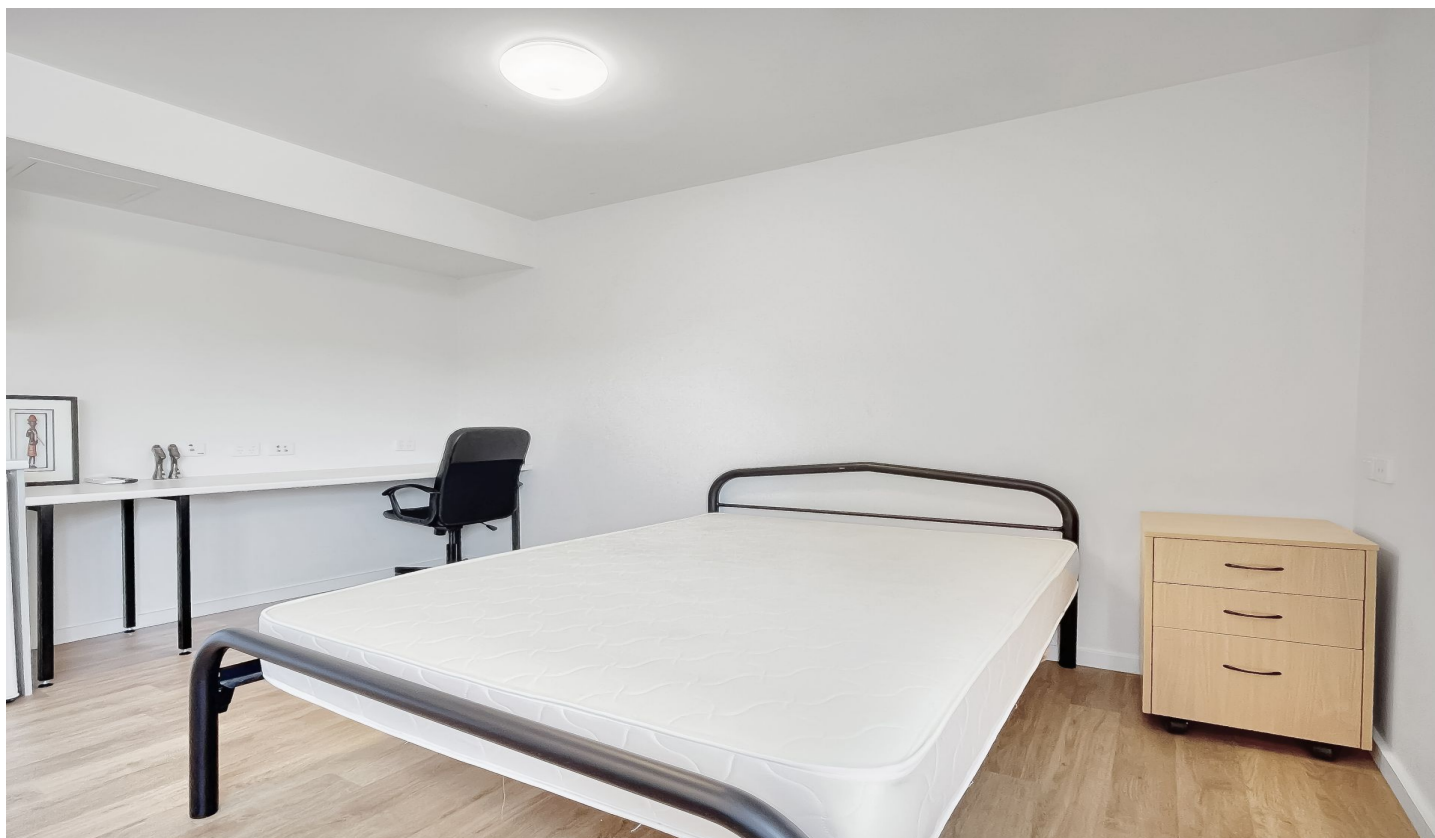

RENTED

14/58 Station St Burwood VIC

1 1

Car Park Available In The Building **COE (Confirmation of Enrollment) is required at application** Welcome to your ideal retreat in this furnished studio, nestled in a peaceful residential neighborhood. Designed for comfort, the inviting bed promises restful nights, and stepping outside invites a breath of fresh air. With convenient access to local amenities and public transportation, this studio offers a harmonious blend of comfort and inspiration. Contact us now to make this space your own!