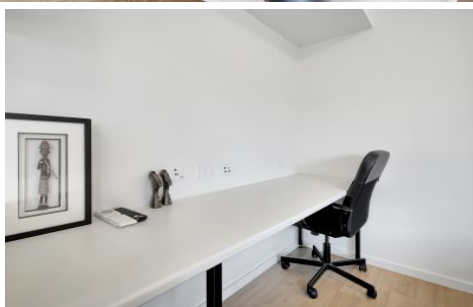

RENTED

14/58 Station St Burwood VIC

1 1

Car Park Available In The Building **COE (Confirmation of Enrollment) is required at application** Welcome to your ideal retreat in this furnished studio, nestled in a peaceful residential neighborhood. Designed for comfort, the inviting bed promises restful nights, and stepping outside invites a breath of fresh air. With convenient access to local amenities and public transportation, this studio offers a harmonious blend of comfort and inspiration. Contact us now to make this space your own!